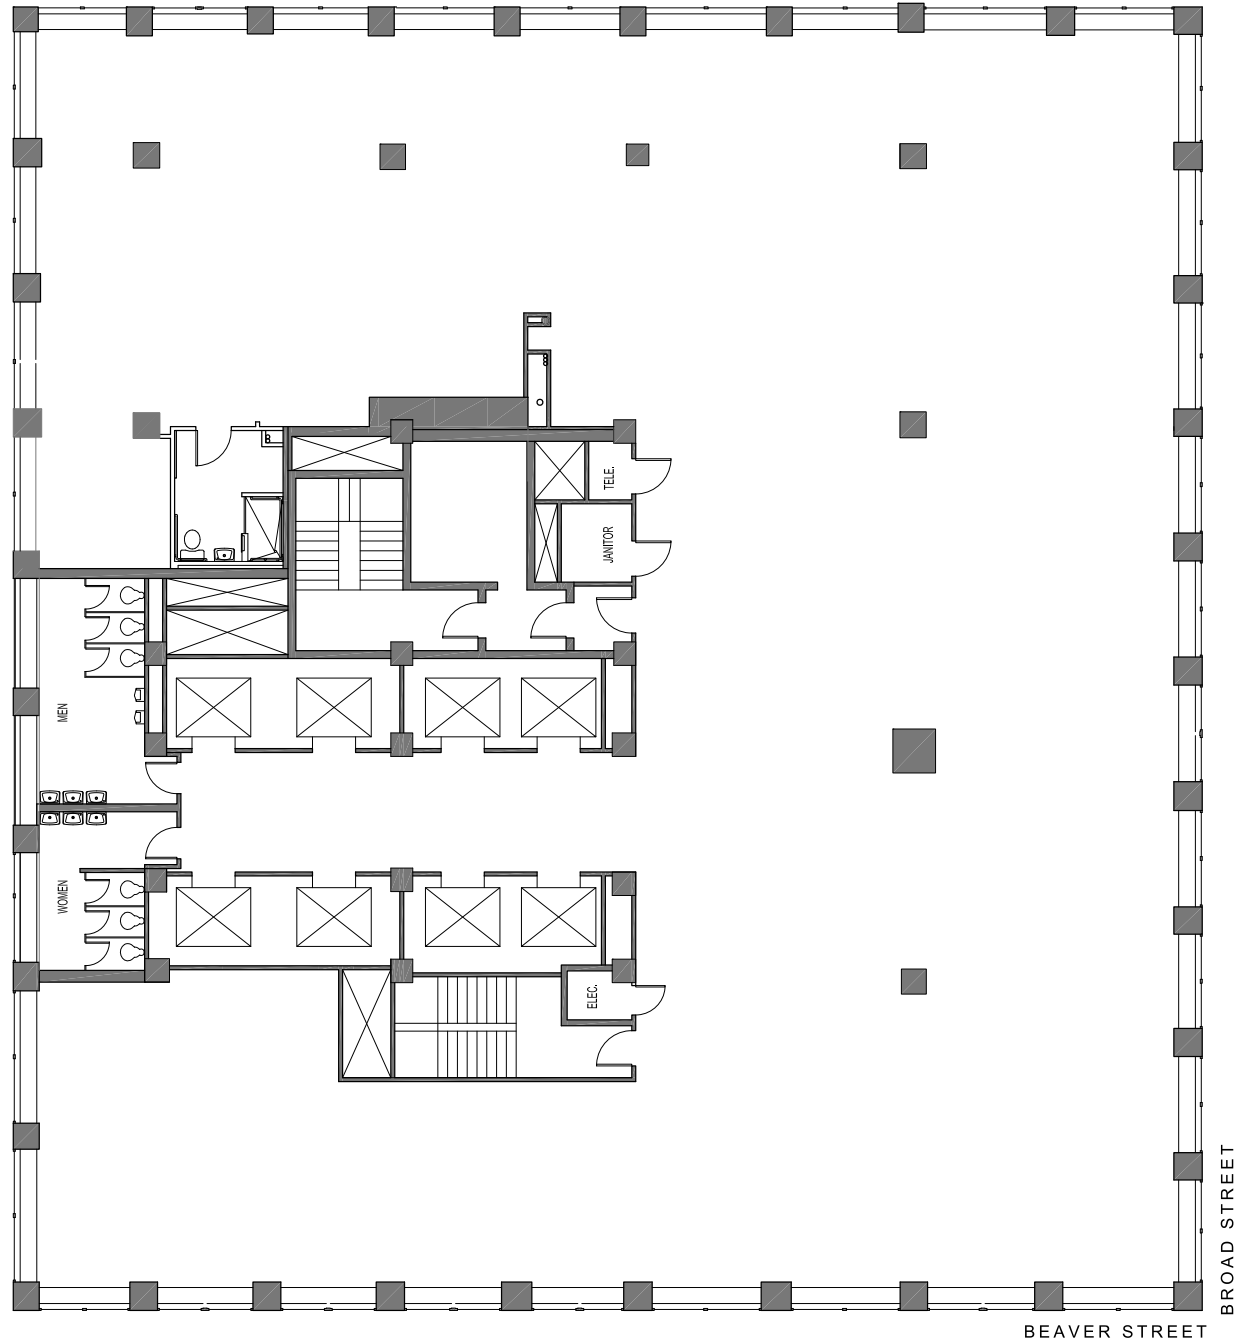

# TYPICAL FLOOR | 27 - 38 | 13,200 RSF | CORE & SHELL

Exclusive Leasing Agent:

**JOHN WHEELER**

John.Wheeler@am.jll.com

**ELIZA GORDON**

Eliza.Gordon@am.jll.com

**THOMAS SWARTZ**

Thomas.Swartz@am.jll.com