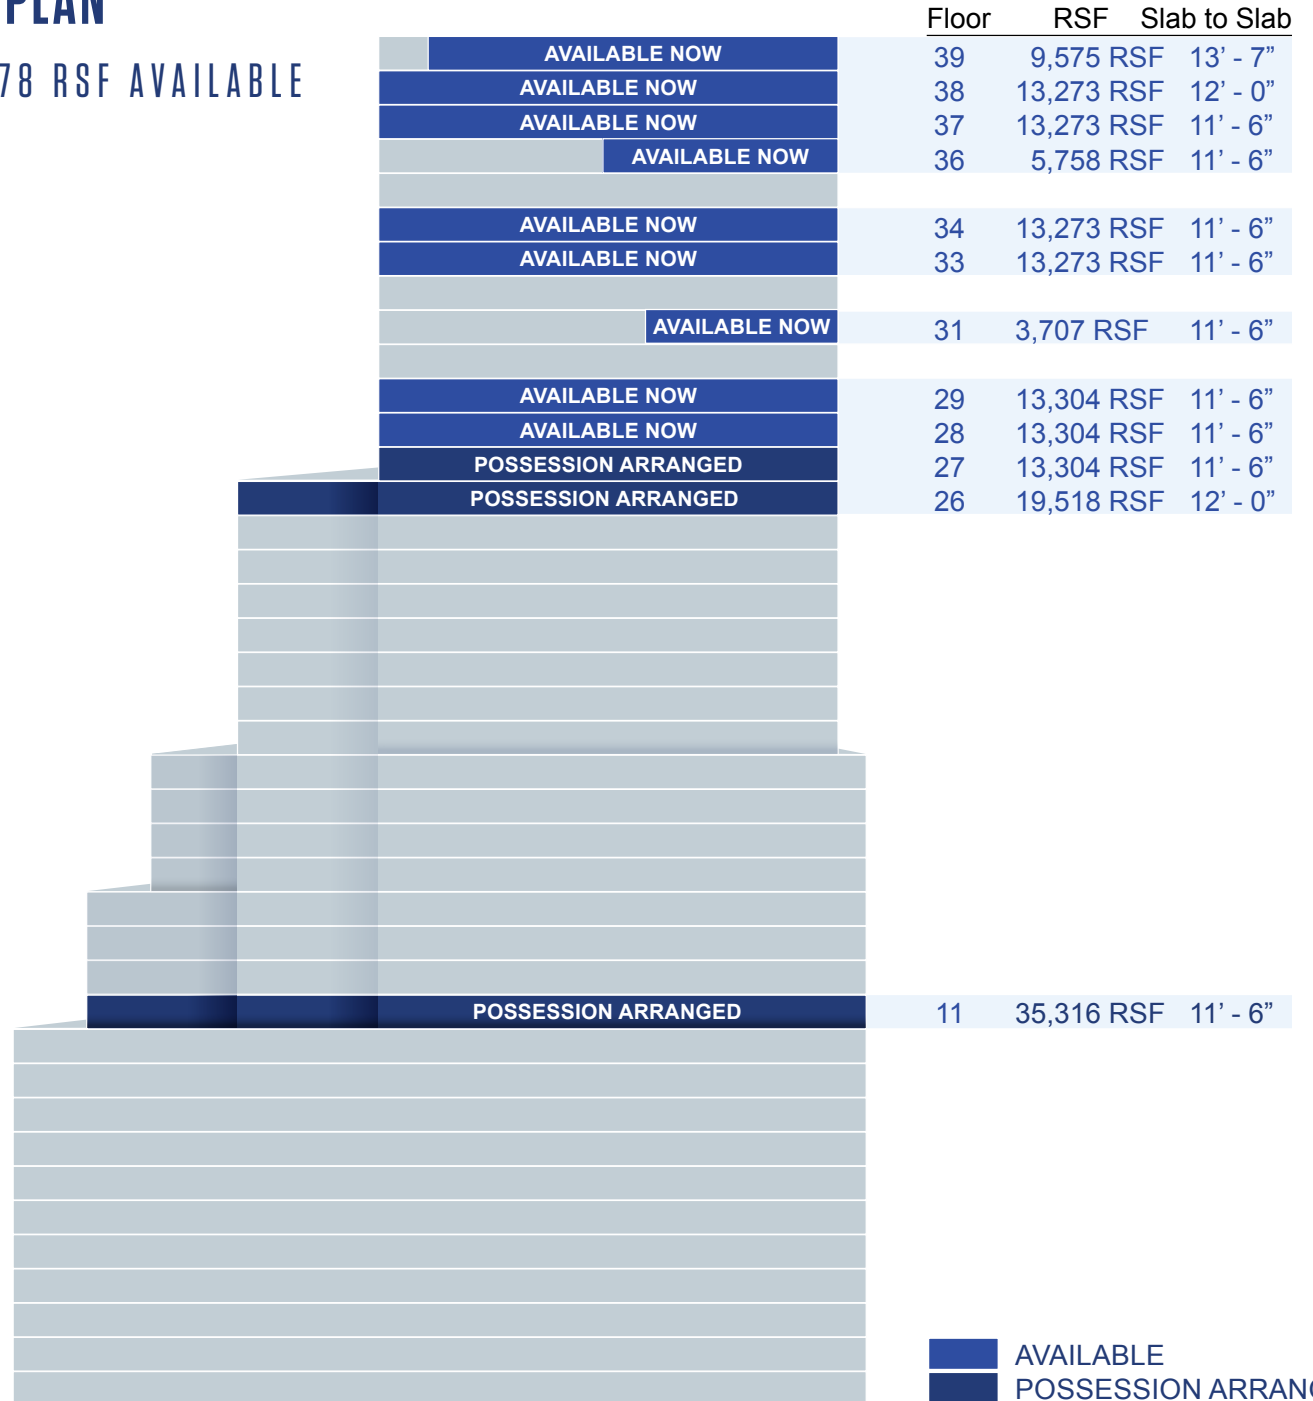

# STACKING PLAN

UP TO 166,878 RSF AVAILABLE

Exclusive Leasing Agent:

**JOHN WHEELER**

John.Wheeler@am.jll.com

**ELIZA GORDON**

Eliza.Gordon@am.jll.com

**THOMAS SWARTZ**