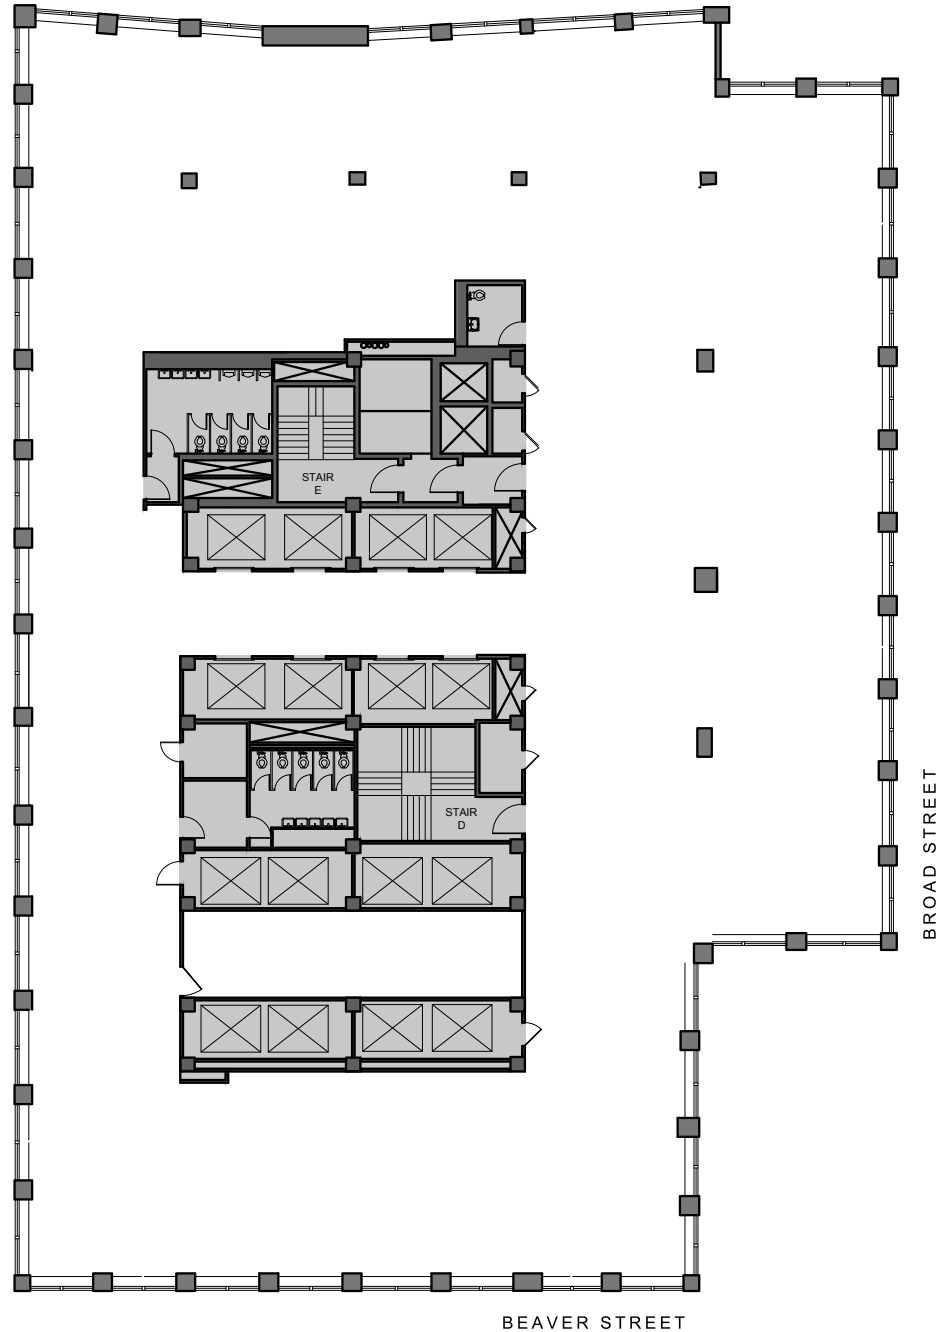

26TH FLOOR | CORE & SHELL | 19,518 RSF

Exclusive Leasing Agent:

JOHN WHEELER

John.Wheeler@am.jll.com

ELIZA GORDON

Eliza.Gordon@am.jll.com

THOMAS SWARTZ

Thomas.Swartz@am.jll.com