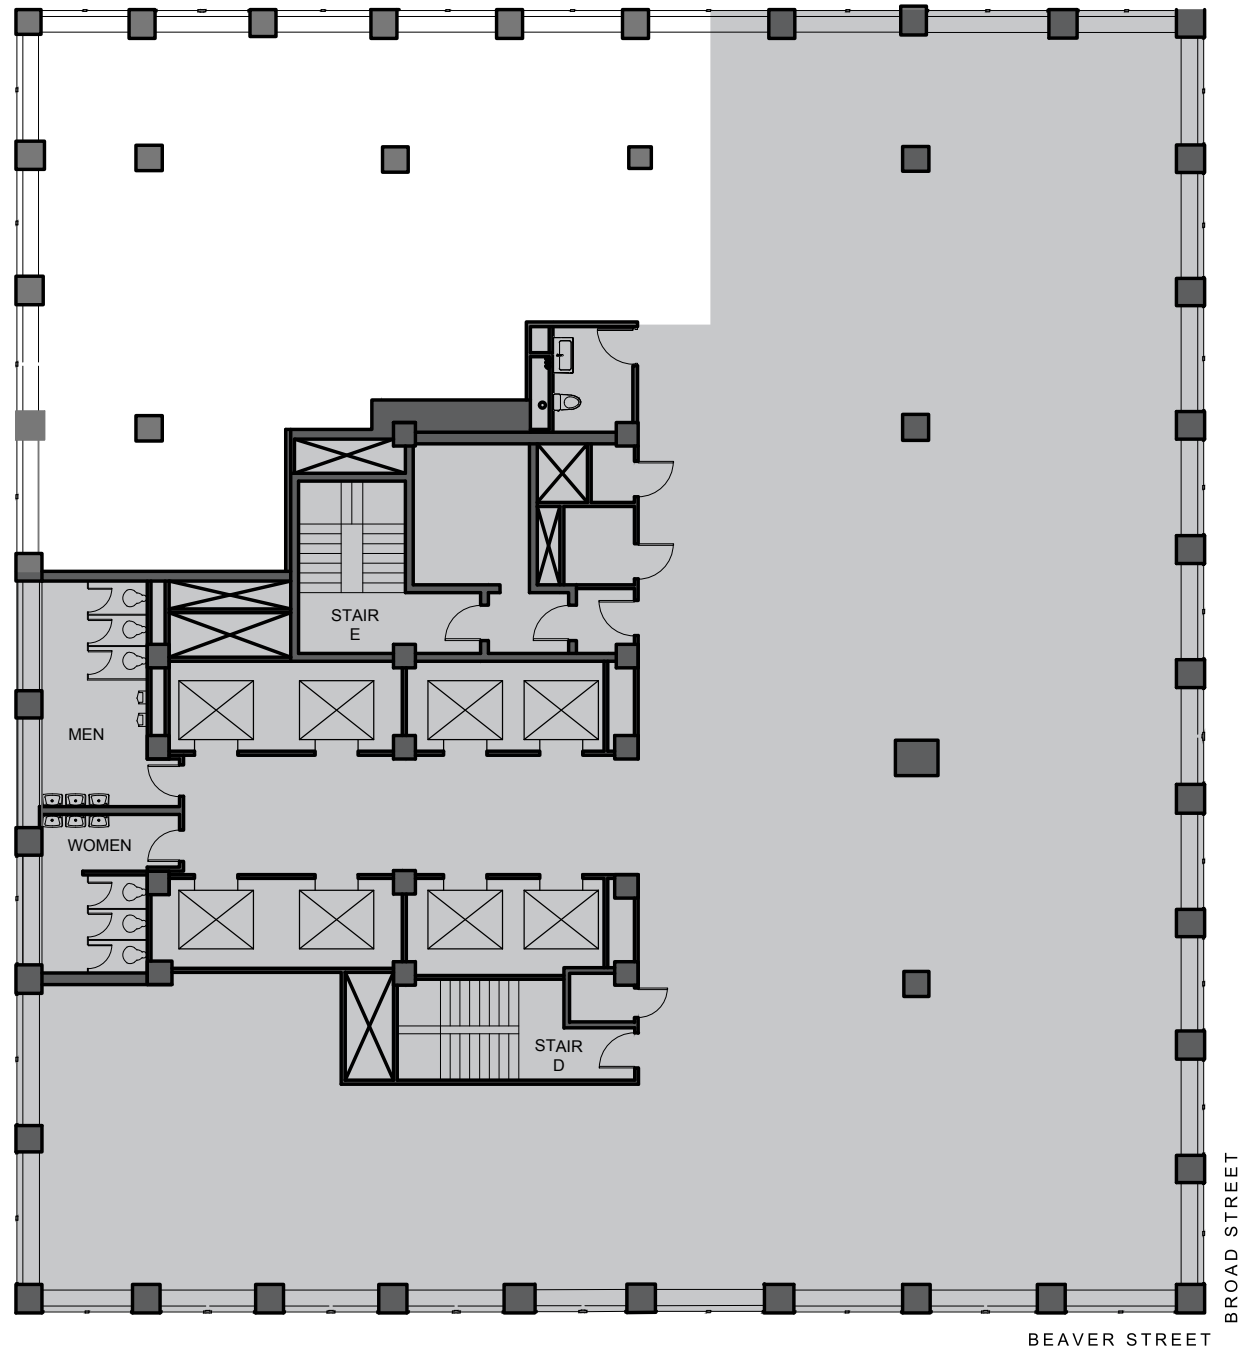

PARTIAL 31ST FLOOR | CORE & SHELL | 3,707 RSF

Exclusive Leasing Agent:

JOHN WHEELER

John.Wheeler@am.jll.com

ELIZA GORDON

Eliza.Gordon@am.jll.com

THOMAS SWARTZ

Thomas.Swartz@am.jll.com