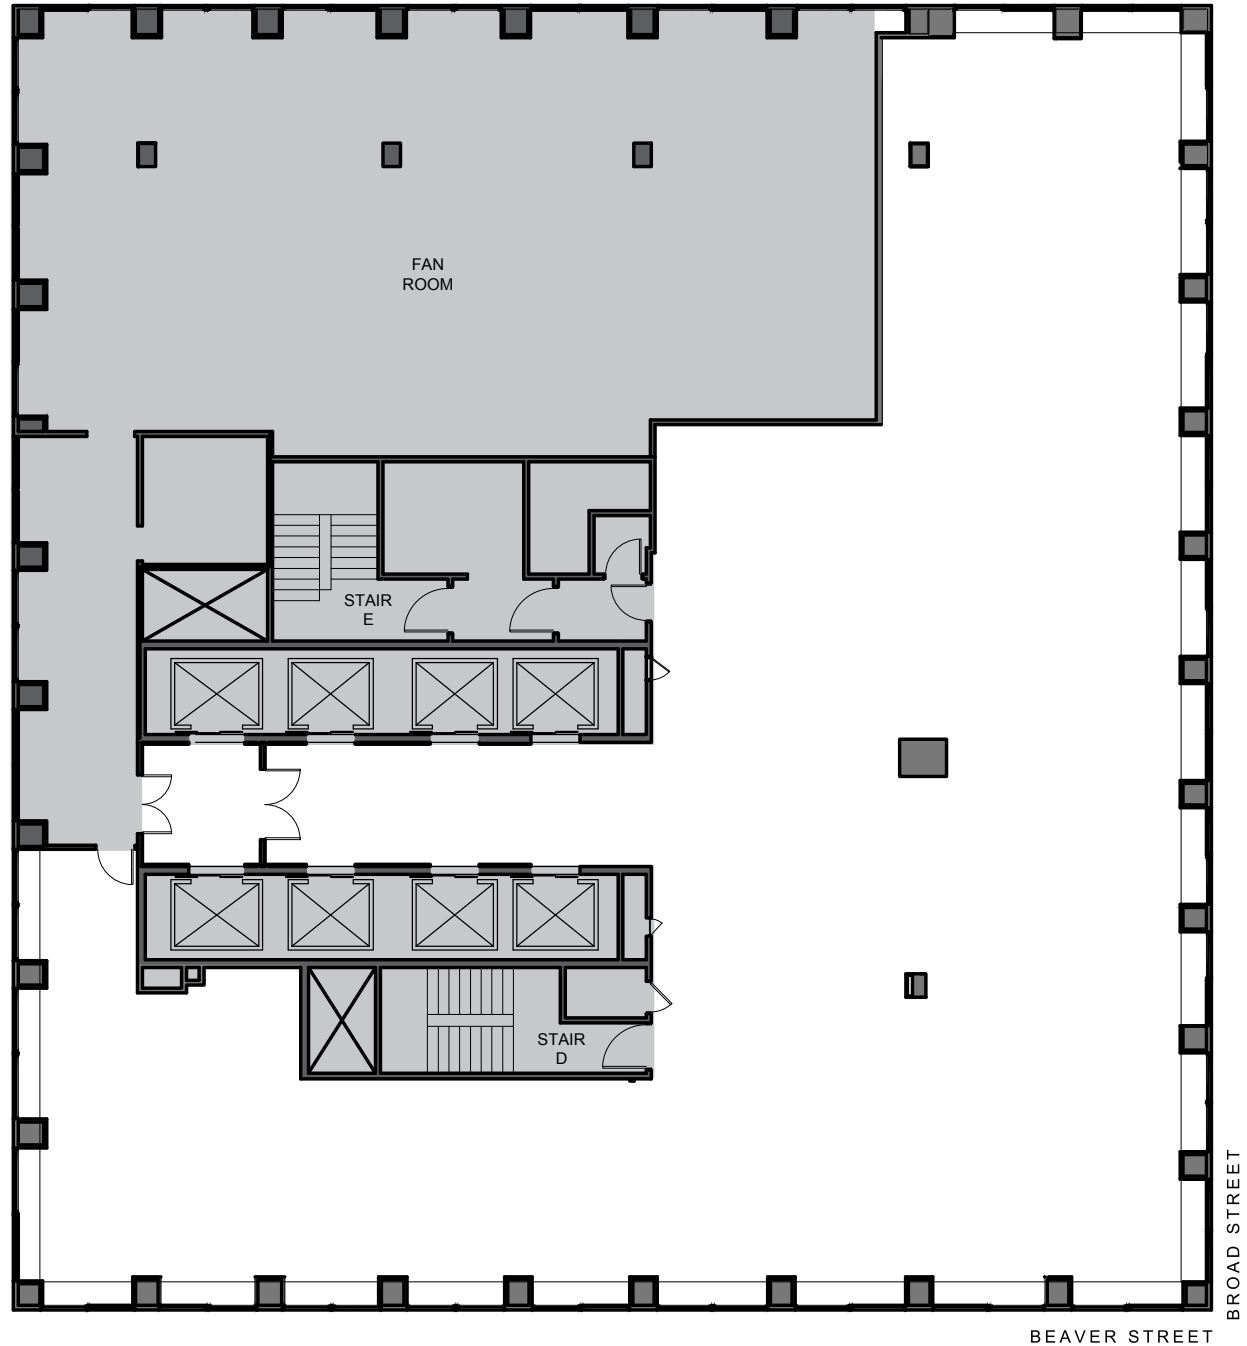

ENTIRE 39TH FLOOR | CORE & SHELL | 9,575 RSF

Exclusive Leasing Agent:

JOHN WHEELER

John.Wheeler@am.jll.com

ELIZA GORDON

Eliza.Gordon@am.jll.com

THOMAS SWARTZ

Thomas.Swartz@am.jll.com