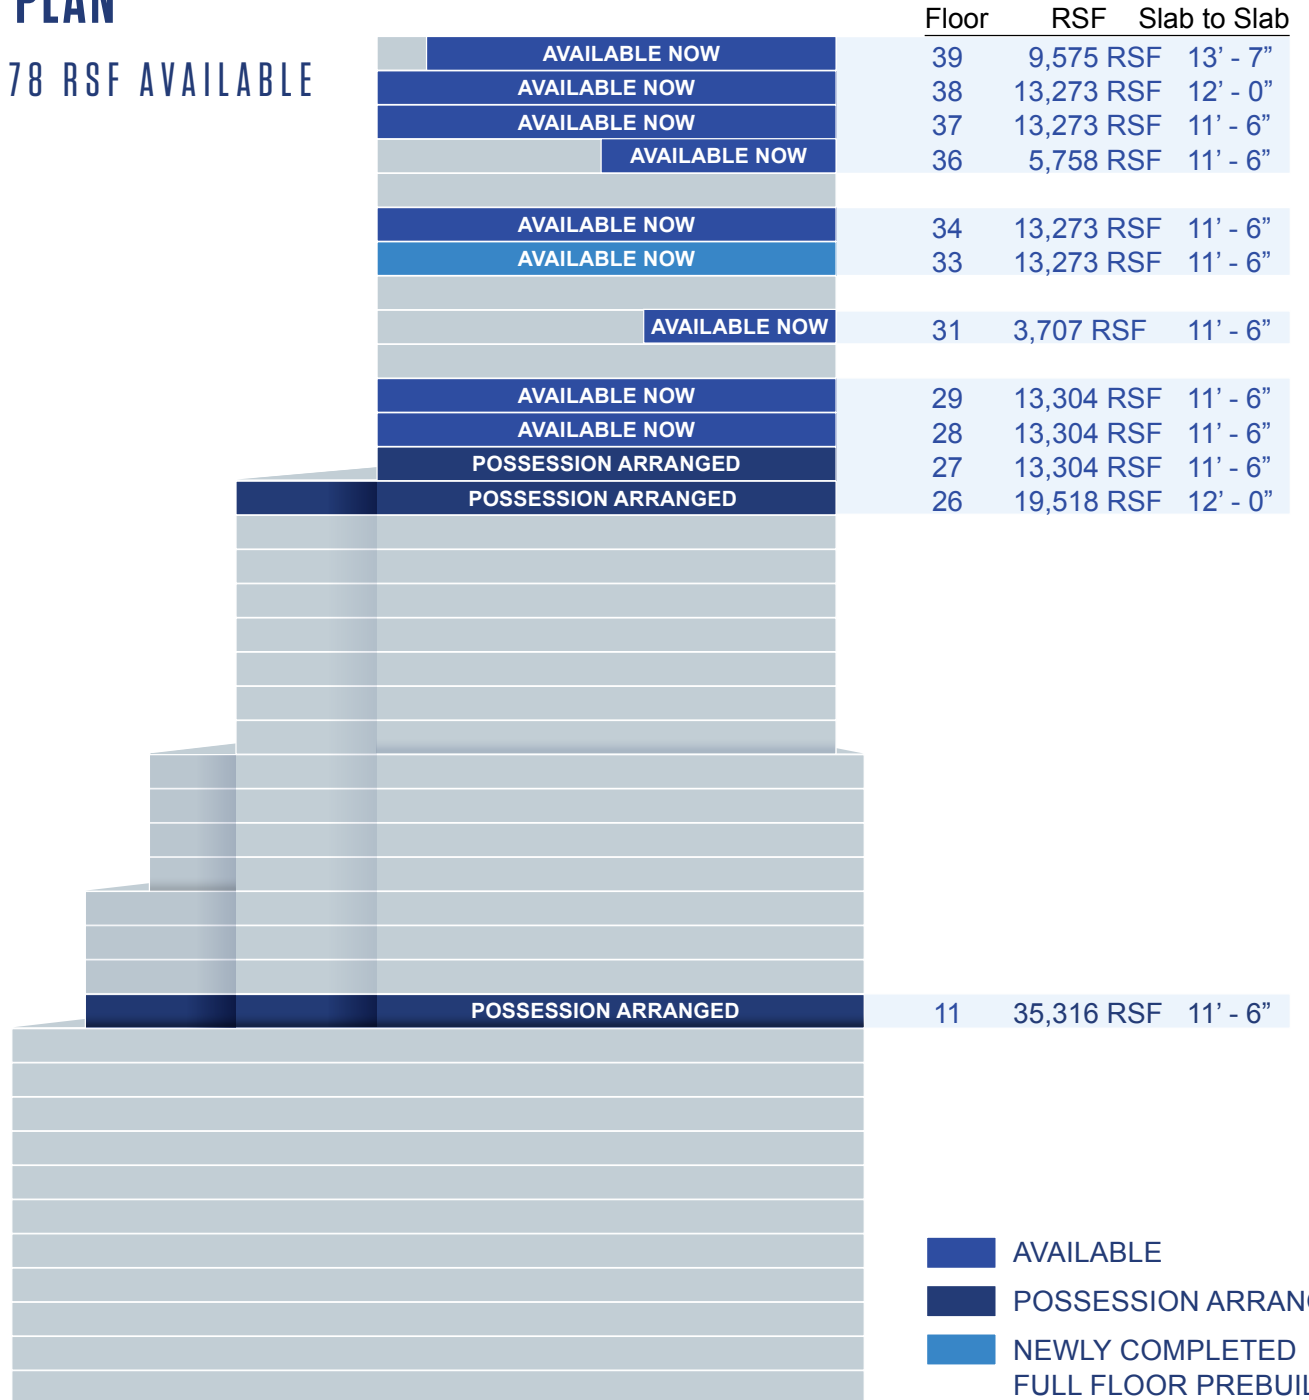

STACKING PLAN

UP TO 166,878 RSF AVAILABLE

- AVAILABLE
- POSSESSION ARRANGED
- NEWLY COMPLETED
FULL FLOOR PREBUILD

Exclusive Leasing Agent:

JOHN WHEELER

John.Wheeler@am.jll.com

ELIZA GORDON

Eliza.Gordon@am.jll.com